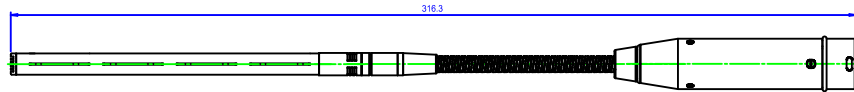

ES925ML6/XLR Dimensions

P#: 1413-17030

(Unit: mm)

**audio-technica**